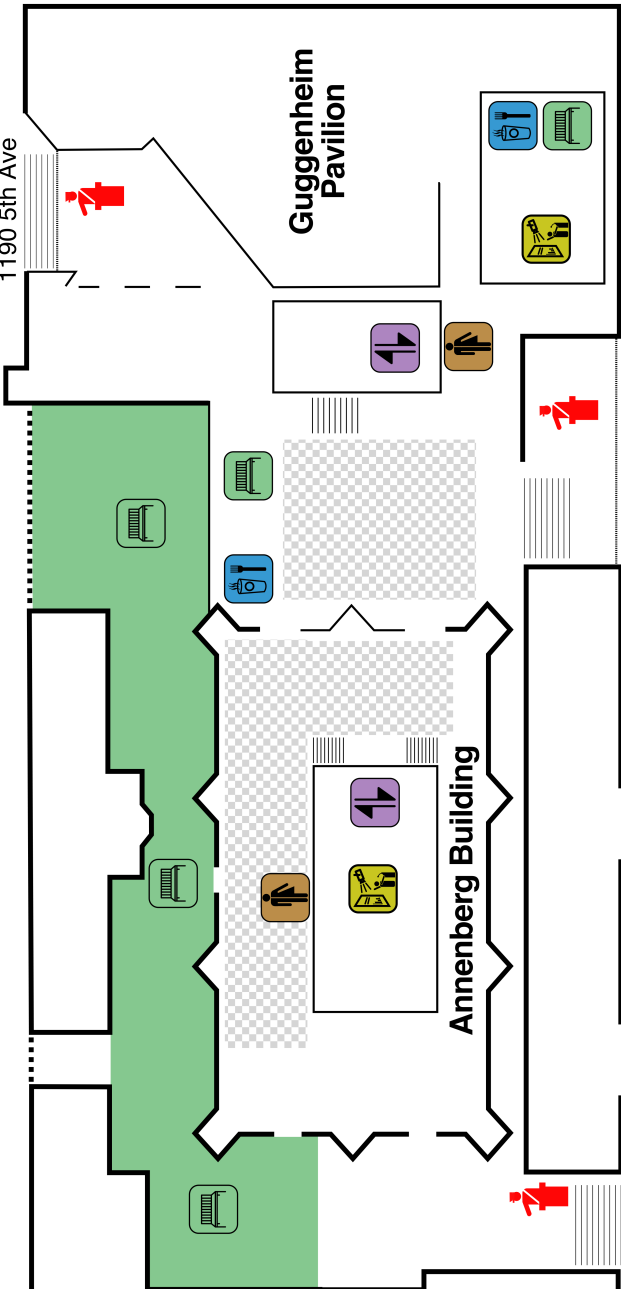

5th Avenue

East 98th Street

Icahn School of Medicine at Mount Sinai

1428 Madison Ave

1440 Madison Ave

1450 Madison Ave

1468 Madison Ave

East 101st Street

1190 5th Ave

Madison Avenue

East 99th Street

1425 Madison Ave

Legend

Elevator

Restrooms

Food Vendor

Poster Area

Seating Area

Auditoriums (2nd Floor)

All buildings are wheelchair accessible

Parking Garage (Permit Required)

Information / Security
Call: 212-241-6068

Park Avenue